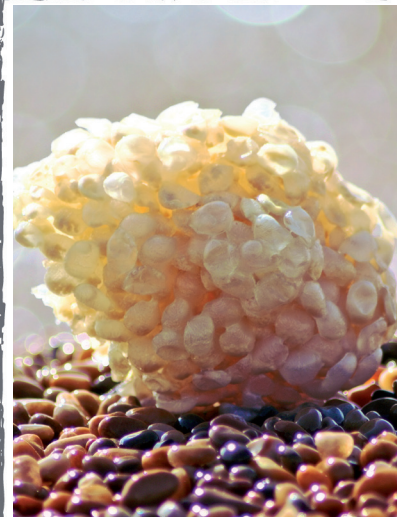

Shoreline detective

wildlife
watch

Beach plant

Mermaid's purse

Cockle shell

Coloured pebbles

Oyster shell

Seaweed

Driftwood

Whelk eggs

Whelk shell

Gull feather